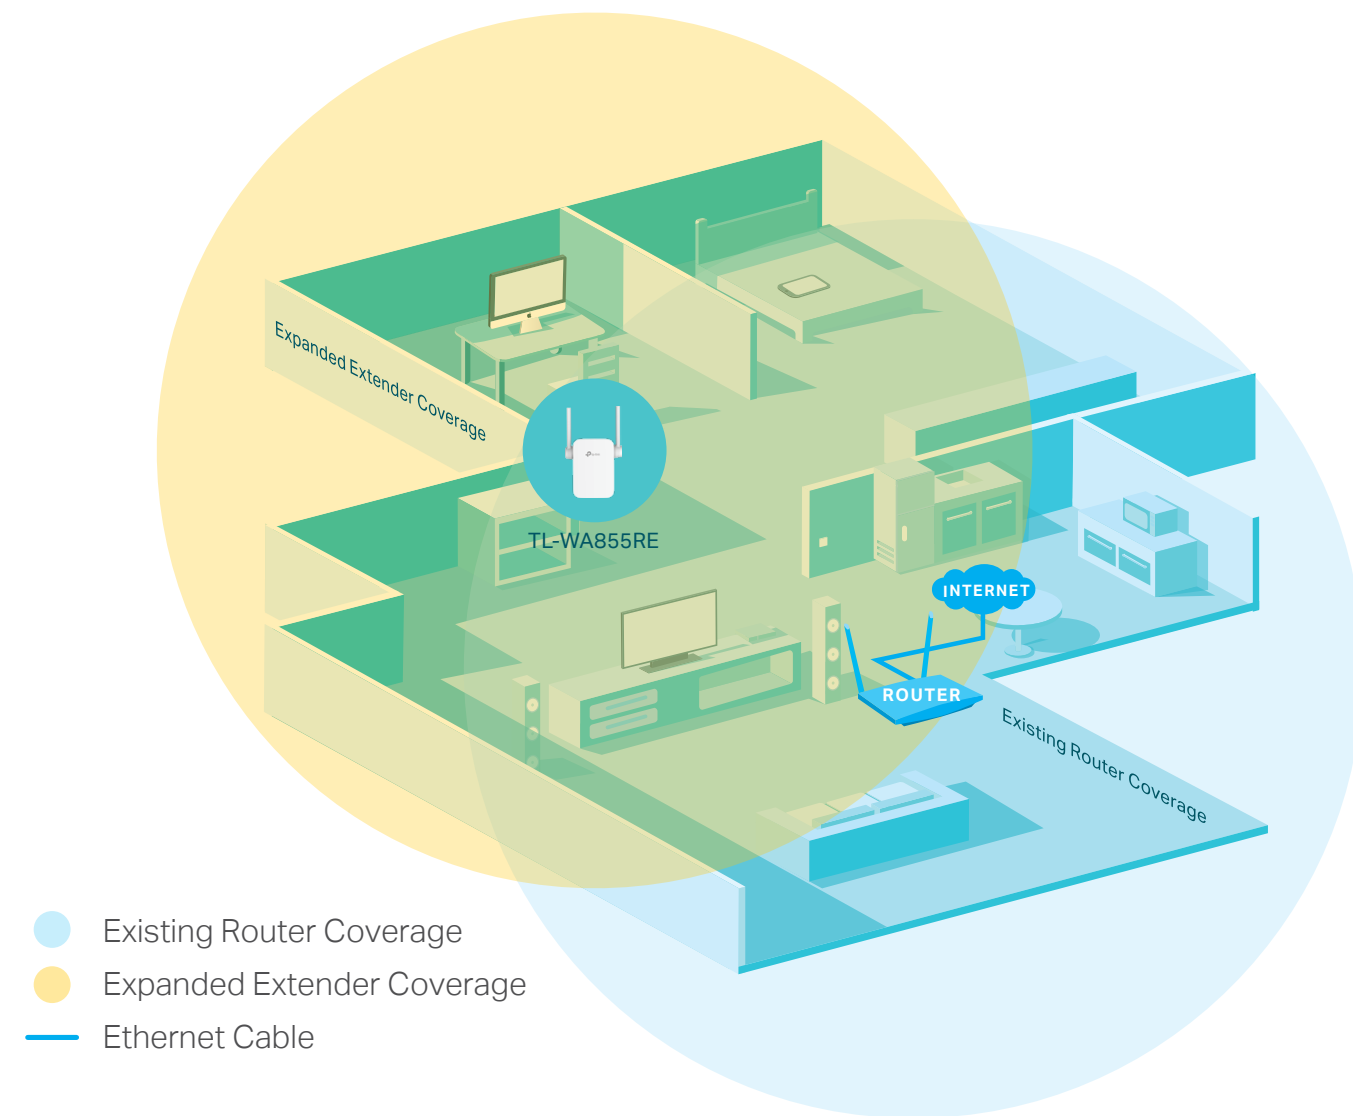

# 300Mbps Wi-Fi Range Extender

Stable Wi-Fi Extension

TL-WA855RE

## Extend the Range of Your Wi-Fi Network

The 300Mbps Wi-Fi Range Extender connects to your router wirelessly, strengthening and expanding its signal into areas it can't reach on its own, achieving speed of 300Mbps.

## Perfect Location at a Glimpse

An intelligent Signal light helps you quickly find the best location to install the range extender.