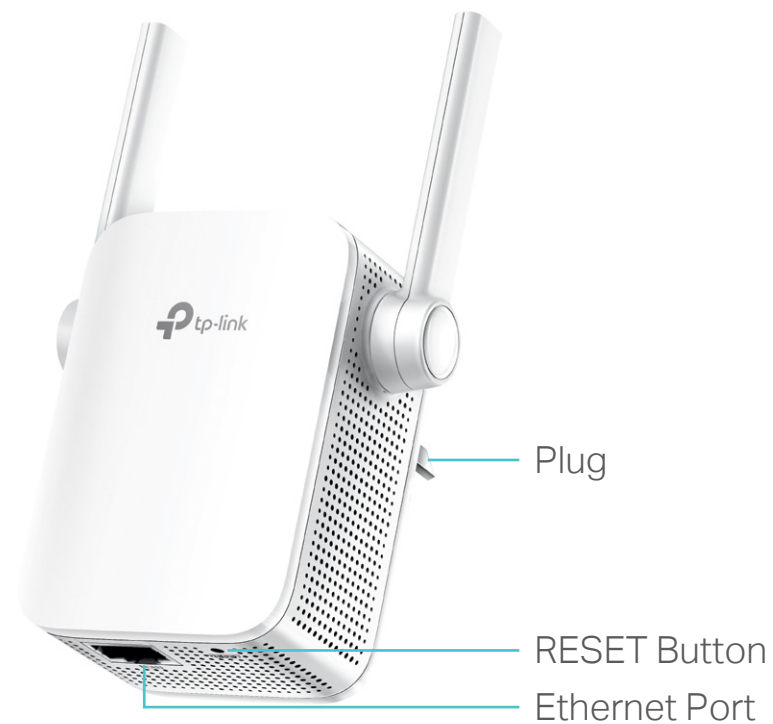

Specifications

Hardware

- Ethernet Port: 1 10/100Mbps RJ45 Port
- Button: WPS Button, RESET Button
- Antenna: 2 External Antennas
- Power Consumption: 4.5W
- Dimensions (W × D × H):
  3.15 x 3.06 x 2.60 in. (80 x 77.8 x 66 mm)

Wireless

- Wireless Standards: IEEE 802.11b/g/n
- Frequency: 2.4GHz
- Signal Rate: 300Mbps at 2.4GHz
- Transmit Power: CE: ≤15dBm, FCC: ≤20dBm
- Reception Sensitivity:
  2.4GHz:
  11g 54Mbps: -79dBm, 11n HT20: -77dBm
  11n HT40: -74dBm
- Wireless Function: Enable/Disable Wireless Radio, Power Schedule, LED Control
- Wireless Security: 64/128-bit WEP, WPA/WPA2, WPA/WPA-PSK2 encryptions

Others

- Certification
  RCM, RoHS
- System Requirements
  Microsoft Windows 98SE, NT, 2000, XP, Vista™ or Windows 7, 8, 8.1, 10, MAC OS, NetWare, UNIX or Linux
  Internet Explorer 11, Firefox 12.0, Chrome 20.0, Safari 4.0, or other Java-enabled browser
- Package Contents
  300Mbps Wi-Fi Range Extender TL-WA855RE
  Quick Installation Guide

For more information, please visit

<https://www.tp-link.com/au/products/details/TL-WA855RE.html>

or scan the QR code left

Specifications are subject to change without notice. TP-Link is a registered trademark of TP-Link Technologies CO., Ltd. Other brands and product names are trademarks or registered trademarks of their respective holders. Copyright ©2019 TP-Link Technologies Co., Ltd. All rights reserved.

Maximum wireless signal rates are the physical rates derived from IEEE Standard 802.11 specifications. Actual wireless data throughput and wireless coverage are not guaranteed and will vary as a result of 1) environmental factors, including building materials, physical objects, and obstacles, 2) network conditions, including local interference, volume and density of traffic, product location, network complexity, and network overhead, and 3) client limitations, including rated performance, location, connection quality, and client condition.

www.tp-link.com

TP-Link 300Mbps Wi-Fi Range Extender TL-WA855RE